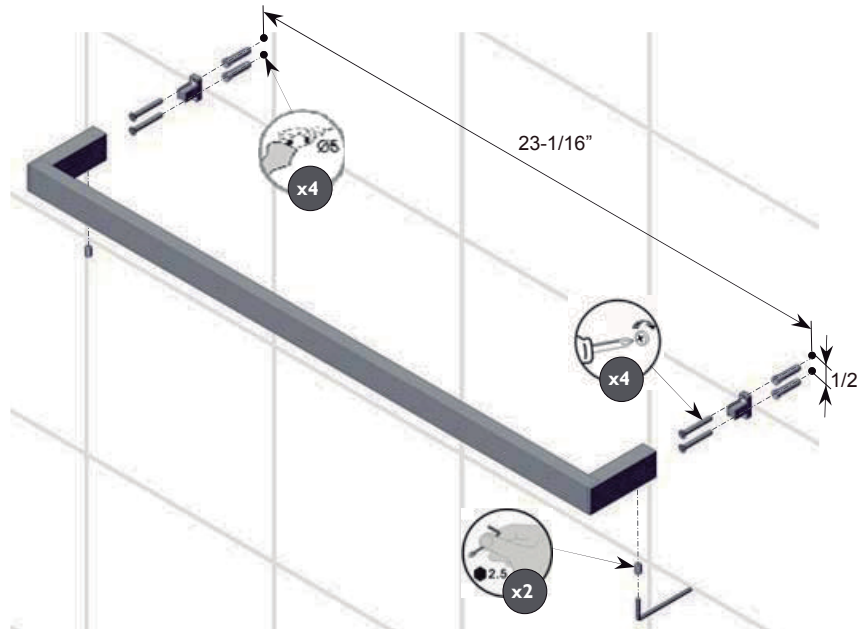

DAX-GDC060167-CR

TOWEL BARS **SERIES**

## FEATURES

---

- Brass body
- Chrome finish
- Wall mount
- Mounting parts included

				
X4	X4	X2	X2	X2

For parts or sale requirements  
please contact our customer service department:

 [CS@daxib.com](mailto:CS@daxib.com)