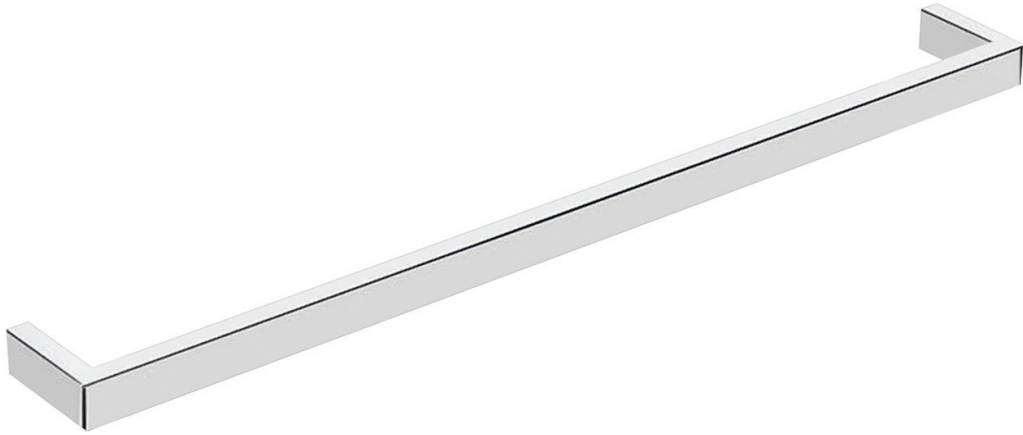

DAX-GDC060167-CR

TOWEL BARS **SERIES**

## FEATURES

---

- Brass body
- Chrome finish
- Wall mount
- Mounting parts included

				
X4	X4	X2	X2	X2

For parts or sale requirements  
please contact our customer service department:

 [CS@daxib.com](mailto:CS@daxib.com)